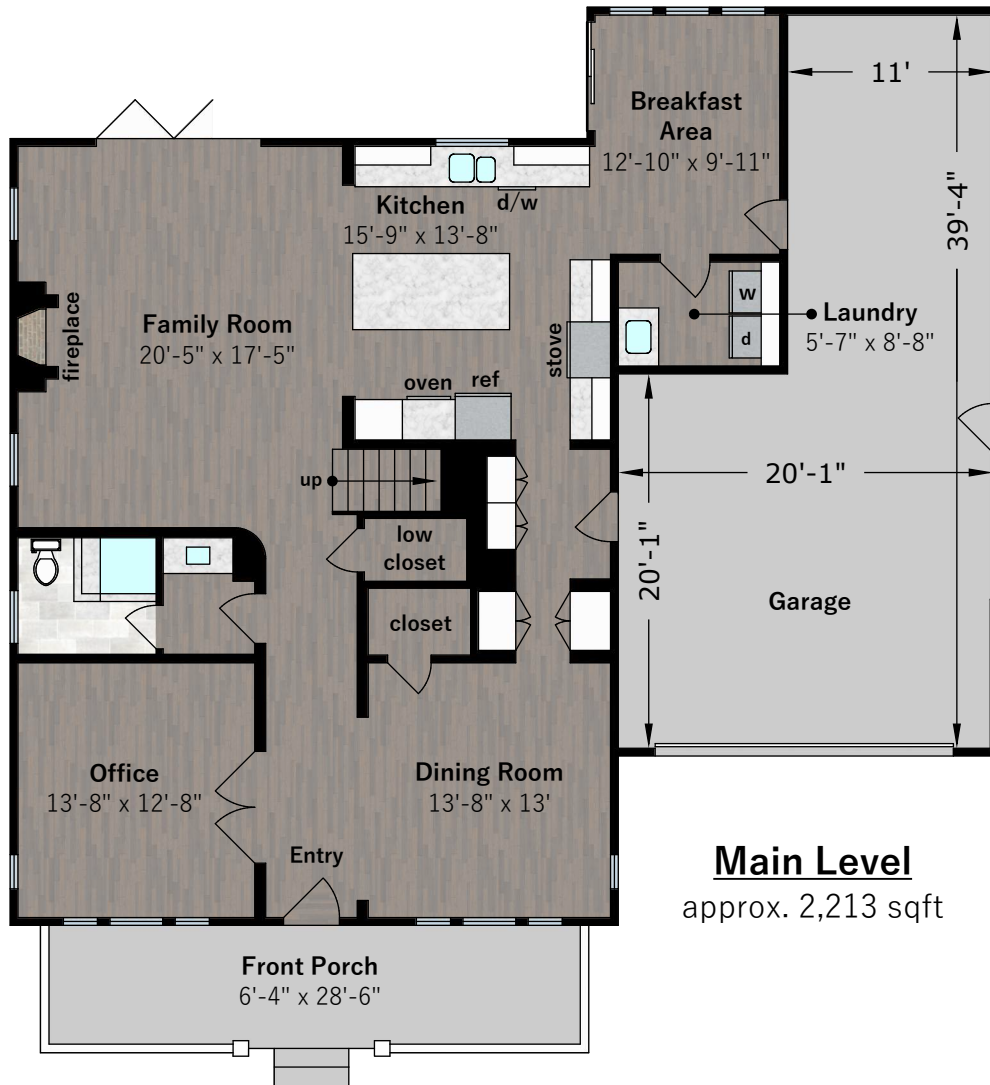

# 6611 Donlon Way

Dublin, CA 94568

<b>Estimated Total Finished Square Footage: 3,307 sqft</b>
Main Level: 1,567 sqft
Upper Level: 1,740 sqft

<b>Estimated Total Unfinished Square Footage: 646 sqft</b>
Garage: 646 sqft

Interior room dimensions are shown, and all square footage measured from perimeter of exterior walls. Decks, porches, and patios are not included in calculations.  
Measured on January 12th, 2024

Any and all information on this drawing is for illustrative purposes only and is deemed reliable, but not guaranteed. All information requires independent verification.