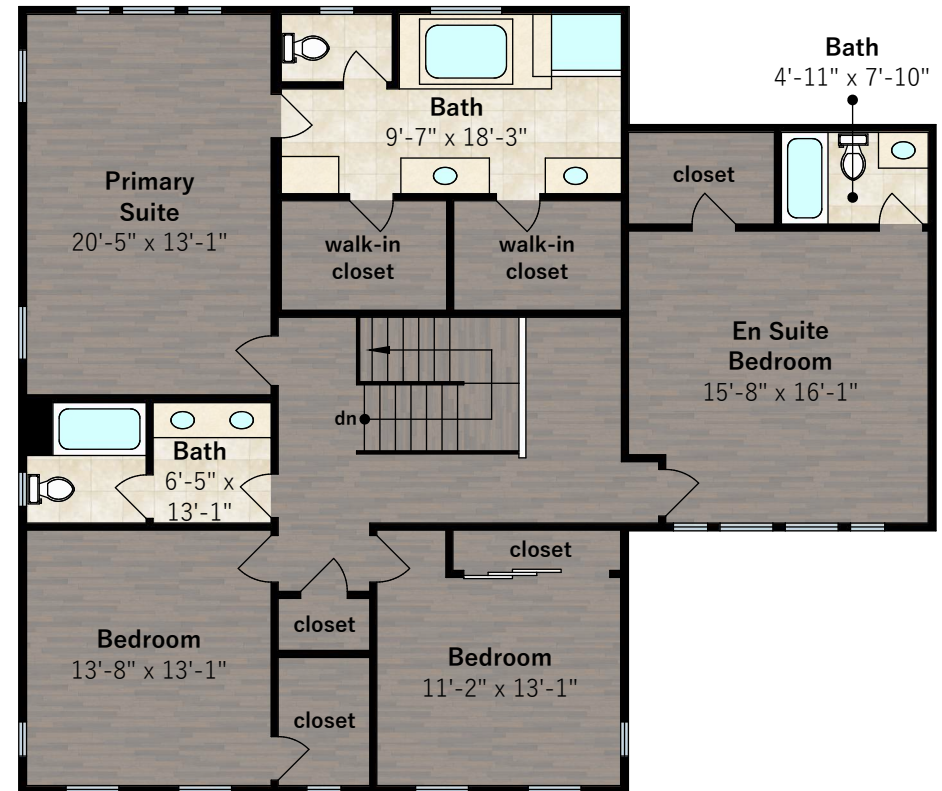

# 6611 Donlon Way

Dublin, CA 94568

<b>Estimated Total Finished Square Footage: 3,307 sqft</b>
Main Level: 1,567 sqft
Upper Level: 1,740 sqft

<b>Estimated Total Unfinished Square Footage: 646 sqft</b>
Garage: 646 sqft

Interior room dimensions are shown, and all square footage measured from perimeter of exterior walls. Decks, porches, and patios are not included in calculations.  
Measured on January 12th, 2024

Any and all information on this drawing is for illustrative purposes only and is deemed reliable, but not guaranteed. All information requires independent verification.